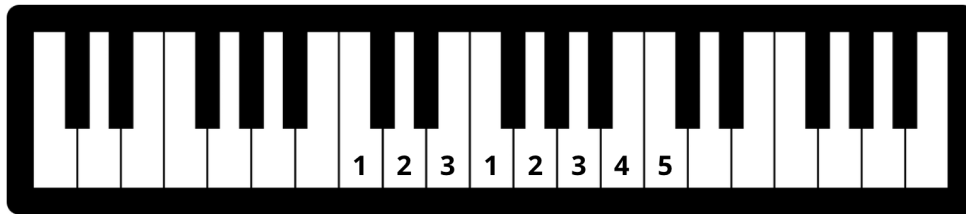

C MAJOR SCALE

1. 1 The finger number patterns on the keyboard images represent one-octave, C Major Scales.
2. 2 Can you play the right hand finger number pattern on the piano? Can you play the left hand finger number pattern on the piano?
3. 3 **Keep this page in your binder.** When you can play the scale in contrary motion, color in the star labelled with a C. When you can play the scale hands together, color in the star labelled with an H. When you can play the scale from memory, color in the star labelled with an M.

RIGHT HAND