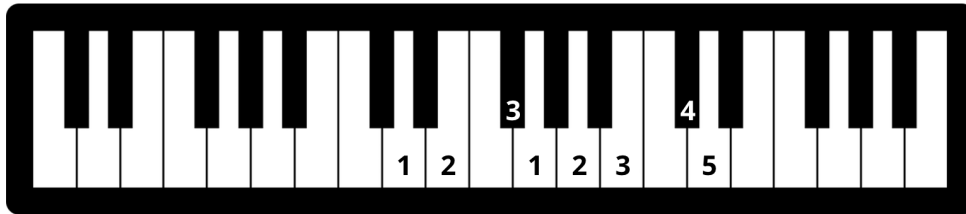

D MAJOR SCALE

1. 1 The finger number patterns on the keyboard images represent one-octave, D Major Scales.
2. 2 Can you play the right hand finger number pattern on the piano? Can you play the left hand finger number pattern on the piano?
3. 3 **Keep this page in your binder.** When you can play the scale in contrary motion, color in the star labelled with a C. When you can play the scale hands together, color in the star labelled with an H. When you can play the scale from memory, color in the star labelled with an M.

RIGHT HAND