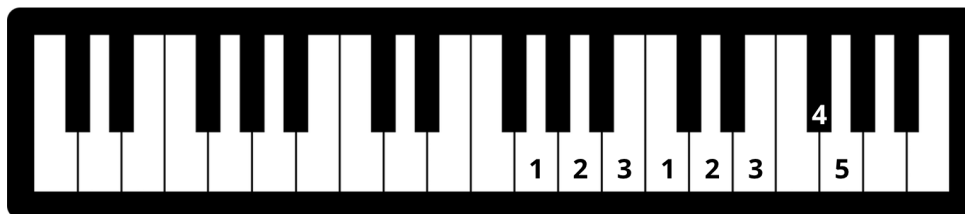

G MAJOR SCALE

1. 1 The finger number patterns on the keyboard images represent one-octave, G Major Scales.
2. 2 Can you play the right hand finger number pattern on the piano? Can you play the left hand finger number pattern on the piano?
3. 3 **Keep this page in your binder.** When you can play the scale in contrary motion, color in the star labelled with a C. When you can play the scale hands together, color in the star labelled with an H. When you can play the scale from memory, color in the star labelled with an M.

RIGHT HAND