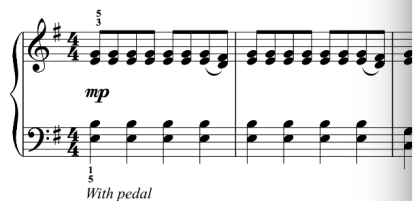

This mini-piece is a song sampler based on "Skyward" from "The Skyward Solos." It is intended to give your students a glimpse of the exciting music within this intermediate piano book.

SKYWARD SOLOS SONG SAMPLER

JACK AND THE BEANSTALK

IN G MAJOR AND E MINOR FOR INTERMEDIATE PIANO

V.U.
LEVEL X

A SC

"In
of w
discard
S

With Motion ♩ = 120

the
skyward
solos

ANDREA AND TREVOR DOW'S
VERY USEFUL PIANO LIBRARY

Intermediate Piano

Composed in the keys of G major and E minor (two-octave scales), *The Skyward Solos* is a story told through powerful piano pieces and their breathtaking melodies.

Your intermediate teen piano players will be captivated as they play through the soundtrack of this familiar tale, experienced in a brand new way!