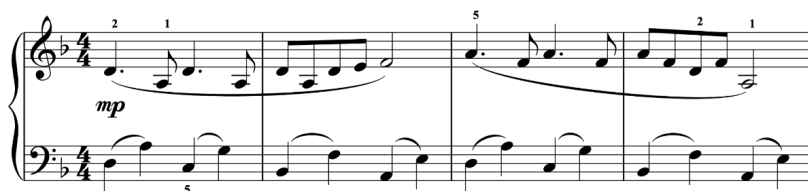

A MYSTERY SONG SAMPLER

Playfully ♩ = 165

Andrea Dow

Something exciting is on its way. Until then...

WHAT ARE WE WORKING ON?

Playfully ♩ = 165

Andrea Dow

Musical score for the first system, measures 1-4. The piece is in 4/4 time with a key signature of one flat (Bb). The tempo is marked 'Playfully' with a quarter note equal to 165 beats per minute. The dynamic is *mp*. The right hand has a melodic line with fingerings 2, 1, 5, 2, 1. The left hand has a bass line with fingerings 5, 5. The instruction 'With pedal' is written below the first measure.

Musical score for the second system, measures 5-8. The right hand continues the melodic line with fingerings 2, 1, 1, 2, 1. The left hand continues the bass line. The instruction 'With pedal' is implied from the first system.